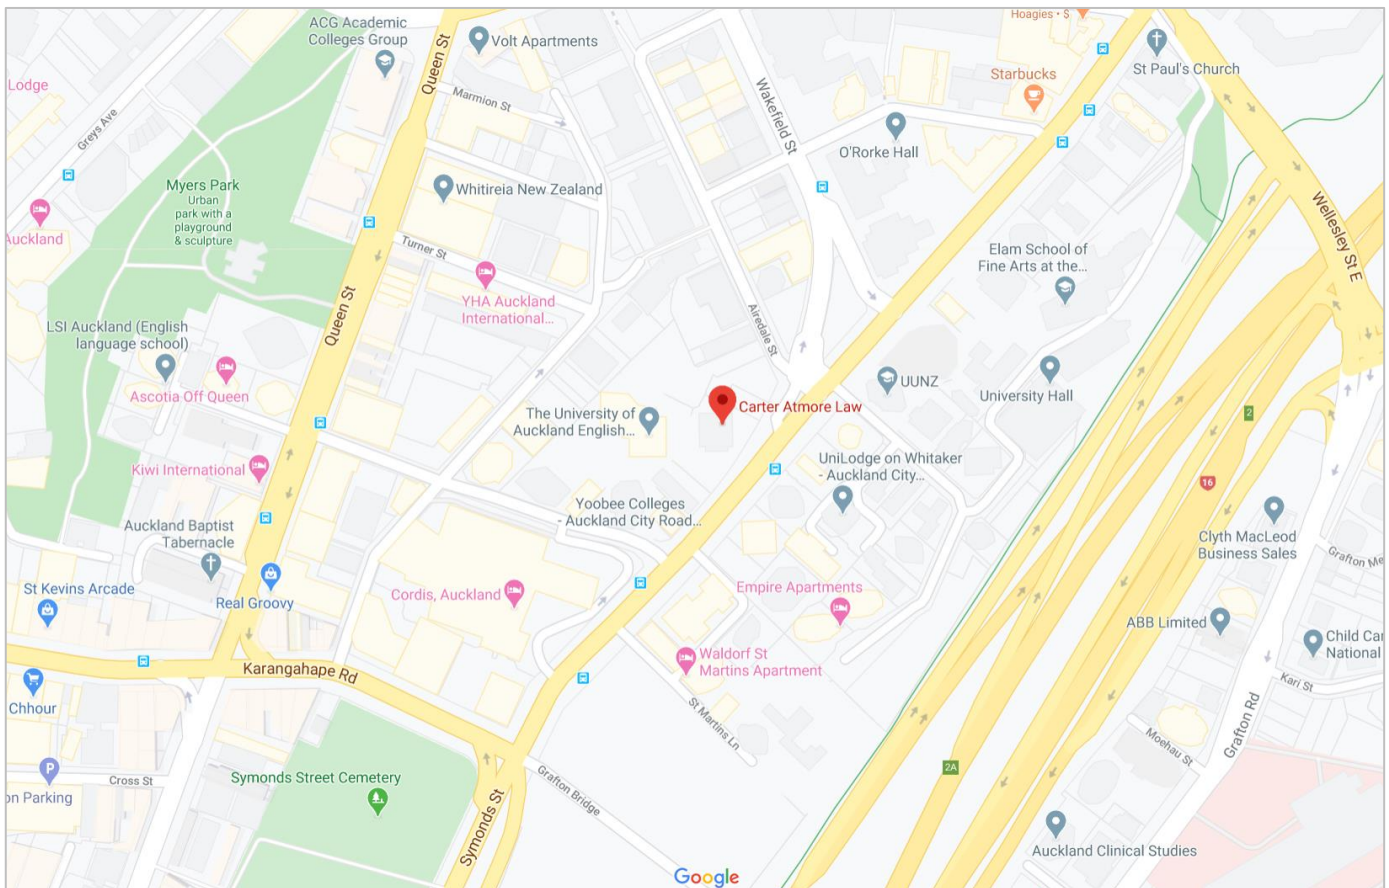

Carter Atmore Law

LAWYERS

OFFICE LOCATION AND CLIENT CARPARKING

Our office is at **Level 3, 57 Symonds Street, Grafton (Auckland Central)**, highlighted on the map below. It is between Wakefield Street and Karangahape Road, and is just round the corner from our former City Road premises (in the same block).

Two outdoor client carparks are available onsite. These are marked with our logo and numbered 18 and 19.

Enter the building via the front entrance, take a lift up to level 3, and our office is on the right. Return to the ground floor to exit.